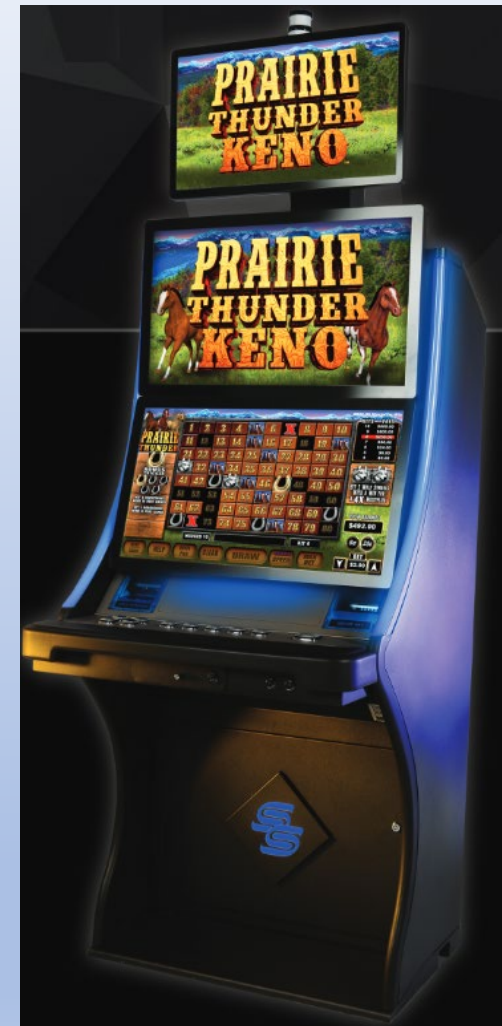

CKI Gaming - existing 7927 XVR Cabinet with Dual 27" LCD's

- Features

The 7928-27 Evolver cabinet is our floating 27" PCAP LCD dual screen LCD cabinet, it features a wide ergonomic interchangeable button for better player comfort and interchangeable player tracking panels to fit customer needs.

Available with addressable RGB LED's and our FastTrack™ cabinet harness and the cabinet is configurable to use most common bill acceptors and ticket printers

It is also available with a custom backlight logo in the belly area and a 23" or 27" LCD topper

This cabinet is also available with dual thermal roll printers thru the belly area for those jurisdictions that require it.