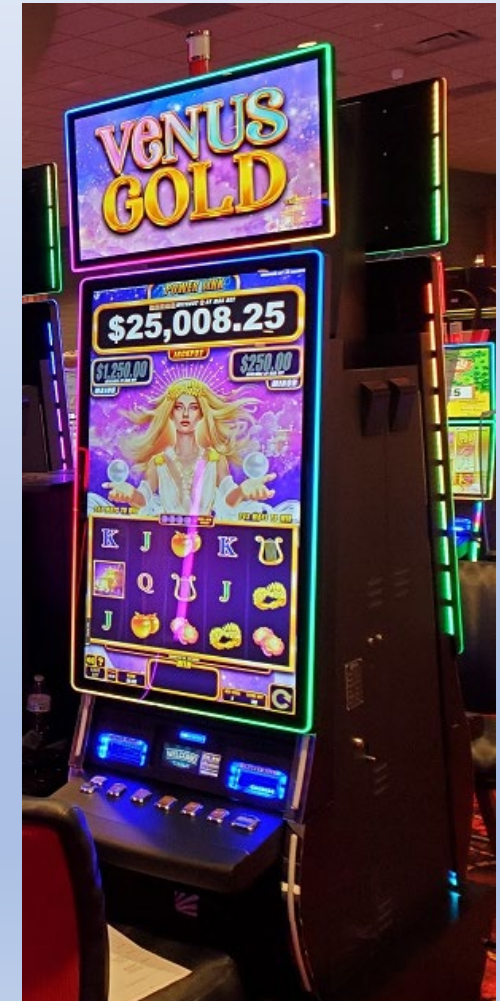

CKI Gaming

2248-43-Cabinet with Floating 43" LCD

- Features

The 2248-43 Evolver cabinet is our 43" Floating LCD cabinet, it features a deeper, more ergonomic interchangeable button for better player comfort and interchangeable player tracking panels to fit customer needs.

Available with addressable RGB LED's and our FastTrack™ cabinet harness and the cabinet is configurable to use most common bill acceptors and ticket printers

Available with a custom backlight logo in the belly area

Available with 27" LCD topper

This cabinet is also available with dual thermal roll printers thru the belly area for those jurisdictions that require it.