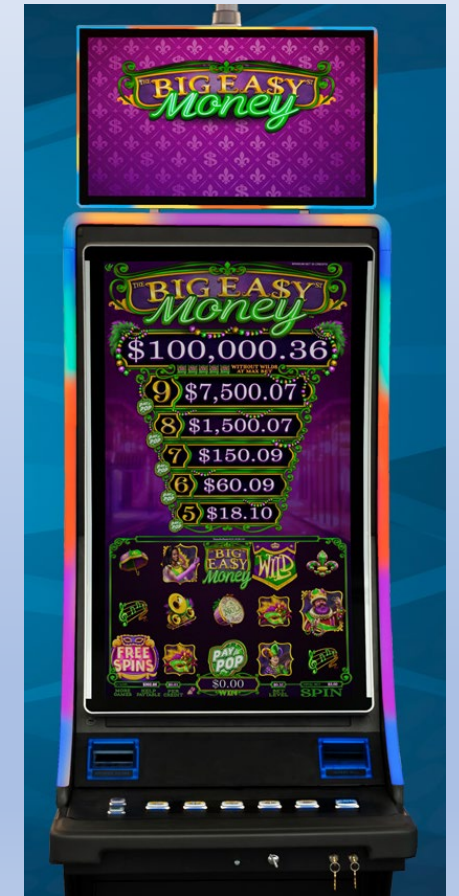

CKI Gaming

7928-49-Cabinet with Floating 49" LCD

- Features

The 7928-49 Evolver cabinet is our curved screen floating 43" PCAP LCD" Floating LCD cabinet, it features a deeper, more ergonomic interchangeable button for better player comfort and interchangeable player tracking panels to fit customer needs.

Available with addressable RGB LED's and our FastTrack™ cabinet harness and the cabinet is configurable to use most common bill acceptors and ticket printers

It is also available with a custom backlight logo in the belly area

This cabinet is also available with dual thermal roll printers thru the belly area for those jurisdictions that require it.