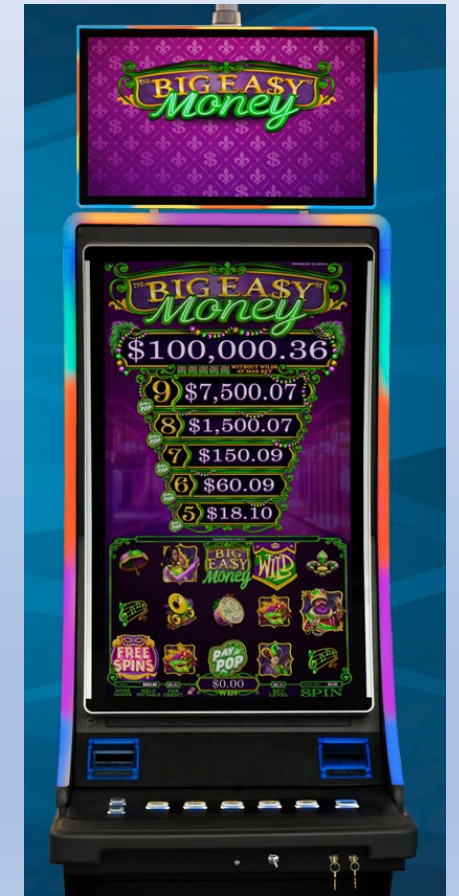

Available with addressable RGB LED's and our FastTrack™ cabinet harness and the cabinet is configurable to use most common bill acceptors and ticket printers

It is also available with a custom backlight logo in the belly area

This cabinet is also available with dual thermal roll printers thru the belly area for those jurisdictions that require it.

CKI Gaming

7928-43-Cabinet with Floating Curved 43" LCD

- Features

The 7928-43 Evolver cabinet is our flat screen floating 49" PCAP LCD" Floating LCD cabinet, it features a deeper, more ergonomic interchangeable button for better player comfort and interchangeable player tracking panels to fit customer needs. Also available with touchscreen LCD button deck

Available with addressable RGB LED's and our FastTrack™ cabinet harness . The cabinet is configurable to use most common bill acceptors and ticket printers

It is also available with a custom backlight logo in the belly area

CKI Gaming

7928-49-Cabinet with Floating 49" LCD

- Features

The 7928-49 Evolver cabinet is our curved screen floating 43" PCAP LCD" Floating LCD cabinet, it features a deeper, more ergonomic interchangeable button for better player comfort and interchangeable player tracking panels to fit customer needs.