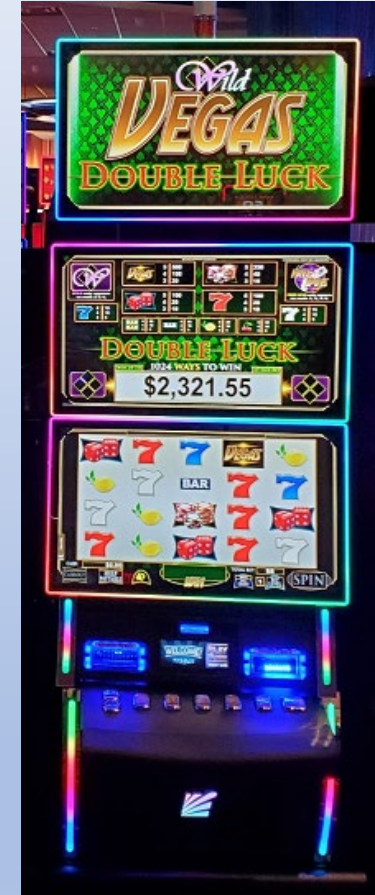

CKI Gaming

2248-06-Cabinet with Floating 27" LCD's

- Features

The 2248-27 Evolver cabinet is our triple 27" Floating LCD cabinet, it features a deeper, more ergonomic interchangeable button for better player comfort and interchangeable player tracking panels to fit customer needs.

Available with addressable RGB LED's and our FastTrack™ cabinet harness and the cabinet is configurable to use most common bill acceptors and ticket printers

It is also available with a custom backlight logo in the belly area

This cabinet is also available with dual thermal roll printers thru the belly area for those jurisdictions that require it.